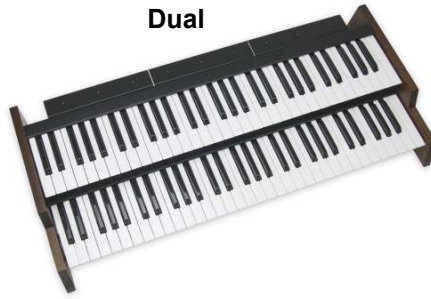

Walnut top

Dual