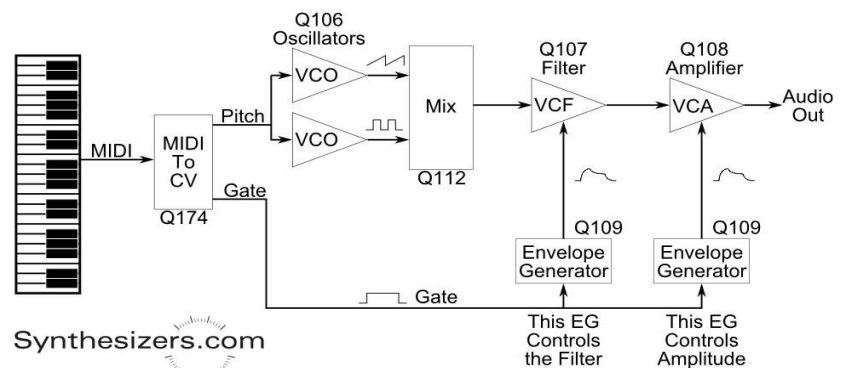

Basic Synthesizer Patch

You can do a lot with this basic patch just by changing parameters via controls on the modules, but the fun grows when you start adding more modules to control things in different ways. Once you learn the simple function of each module, it becomes natural to stack the blocks in new and interesting ways. Don't worry, you can't break anything. The journey is the destination.