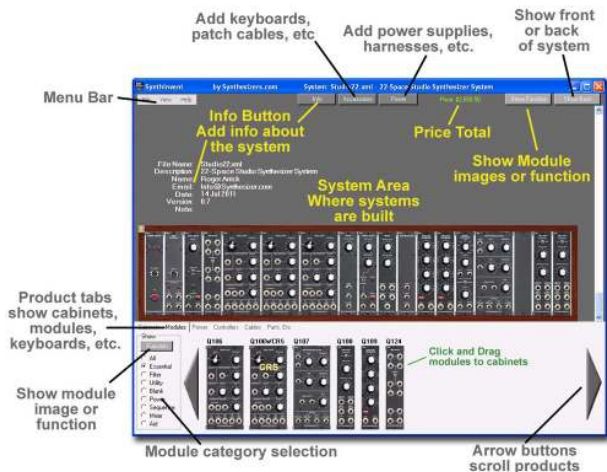

SPREADSHEET

Build a product list using our spreadsheet - complete with pricing, module space calculation and links to each product. See the pricing page on our website to download it.